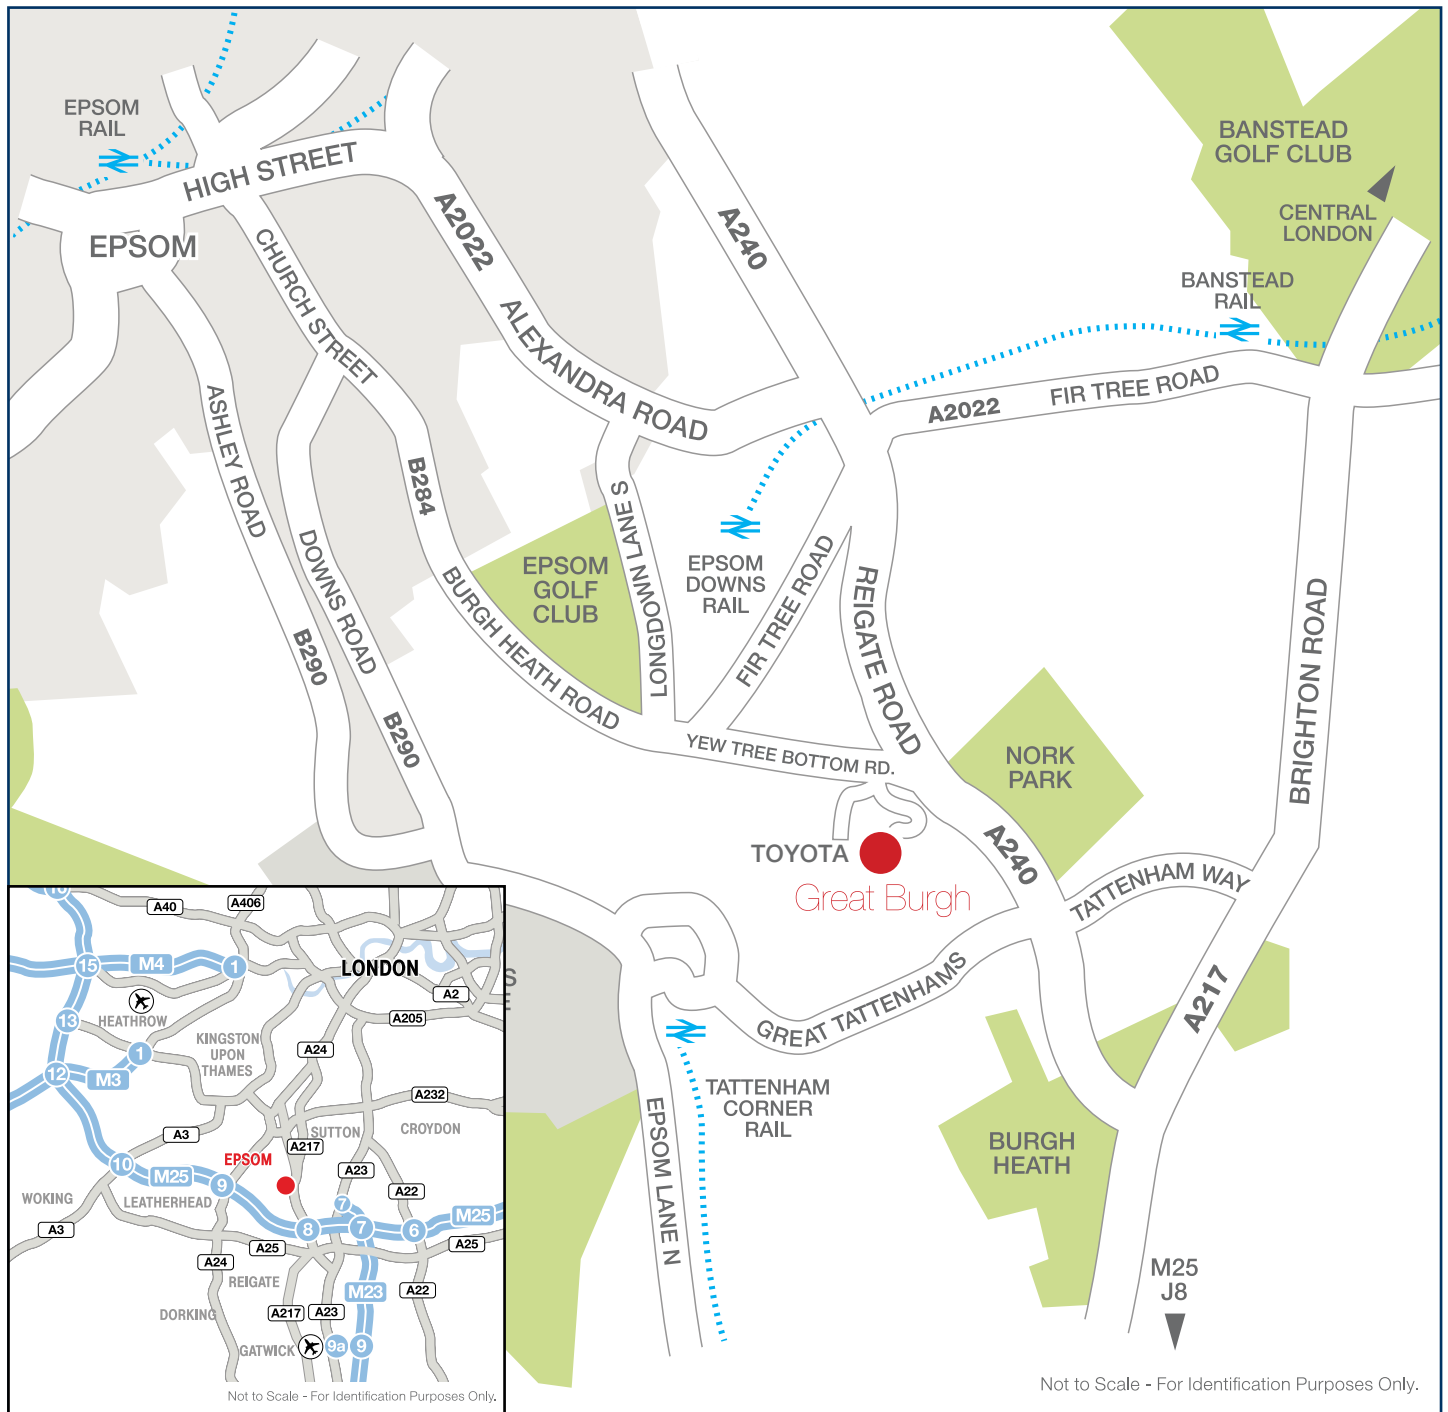

## Travelling by Rail:

**Epsom Station** (3.0 miles) South West Trains and Southern Trains with connections from London Waterloo (36 mins) & London Victoria (42 mins), London Bridge (56 mins) 10 minutes Taxi journey from the rank outside of the station

**Epsom Downs** (1.2 miles) Southern connections from London Victoria (44 mins)

**Tattenham Corner Station** (1.2 miles) Southern Trains connections from London Bridge (48 mins)

## By Road:

- From the south leave the M25 at Junction 8
- Go north on the A217 towards London
- Follow directions to Epsom and at Burgh Heath take the A240 Reigate Road
- Turn left onto B284 Yew Tree Bottom Road. Great Burgh is first on the left, and then take the road immediately left again before the Toyota office.
- From London take the A3 and A240 Reigate Road

## Leatherhead Food Research

Yew Tree Bottom Road  
Great Burgh  
Epsom  
Surrey KT18 5XT